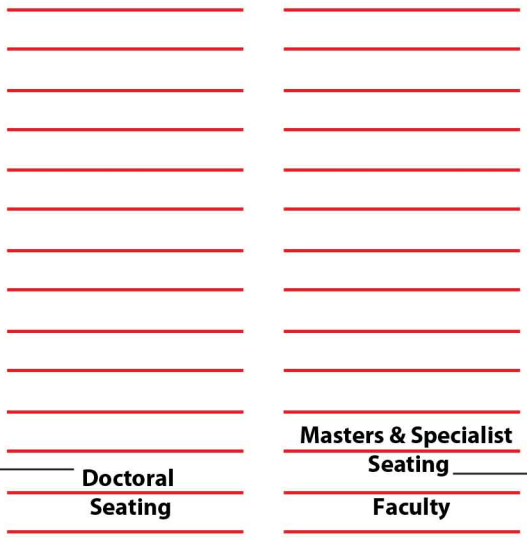

Tunnel 2

Men's RR

Women's RR

Tunnel 3

(North Concourse)

Carlton Street
GA Center

Tunnel 1

Tunnel 4

New Annex

**To Entrance
for all graduating
students and
faculty hooding
doctoral students**

Map B
University of Georgia
Graduate Commencement
Stegeman Coliseum Annex

For seating see Map A

Carlton St

No food or drink allowed in gym during assembly please.